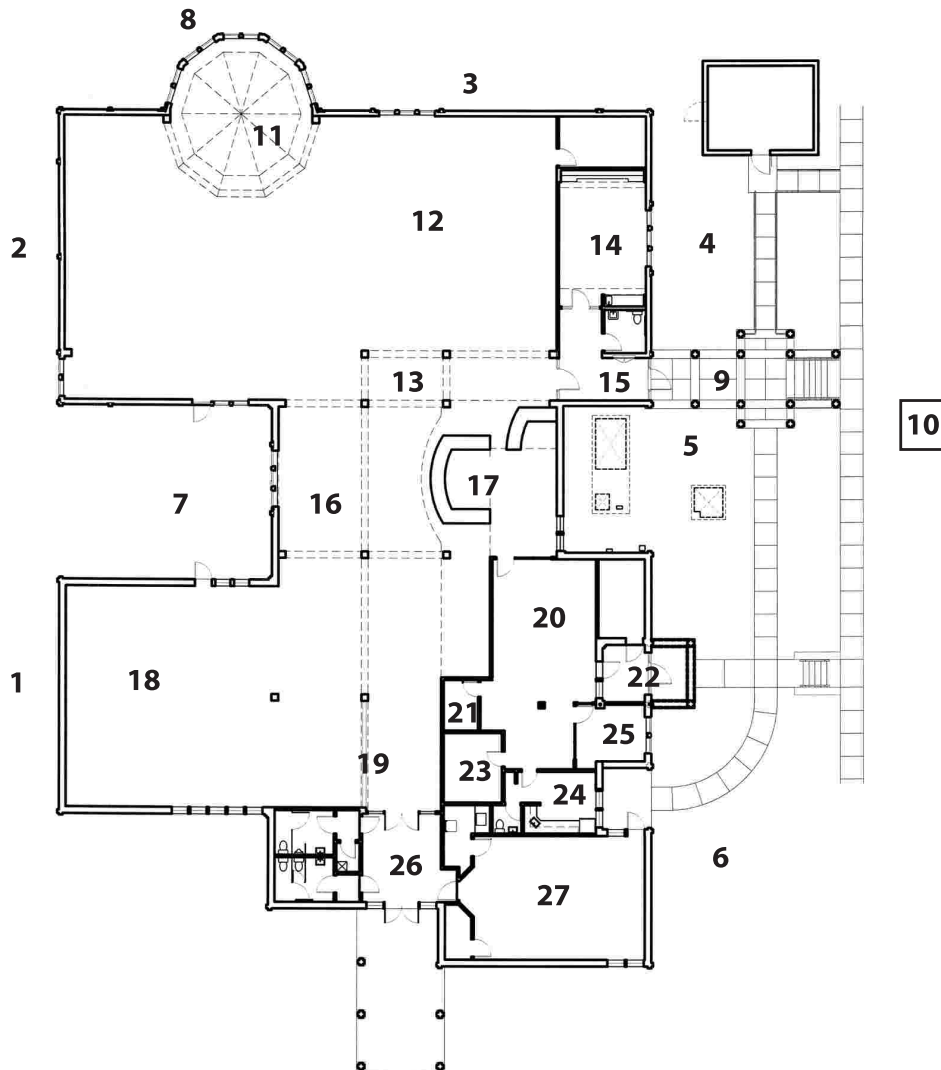

Come Grow With Us!

The East Fishkill Community Library Campaign Pledge Support & Gift Information

Sponsorship Opportunities

Outside the Library

- [1–6] Perimeter Gardens (6) ..... $ 6,000 ea.
- [7] Courtyard Patio $15,000
- [8] “Nan” Cross Garden $12,000
- [9] Columned Entry $12,000
- [10] Book Drop ..... $ 9,000

Inside the Library

- [11] Reading Rotunda $75,000
- [12] Children’s Area $30,000
- [13] Public Computer Access Area .. Sponsored
- [14] “Nan” Cross Conference Room .. $30,000
- [15] Main Entrance $12,000
- [16] Computer Area $15,000
- [17] Circulation Area $30,000
- [18] Nonfiction Area $25,000
- [19] Reference Area ..... Sponsored

Inside the Library

- [20] Operations Area ..... Sponsored
- [21] Computer Server Area ..... $ 9,000
- [22] Staff Entrance $12,000
- [23] Program Development Office .. $25,000
- [24] Staff Room ..... Sponsored
- [25] Director’s Office $25,000
- [26] South Entrance $12,000
- [27] The Mary Alley Community
  Room ..... Sponsored